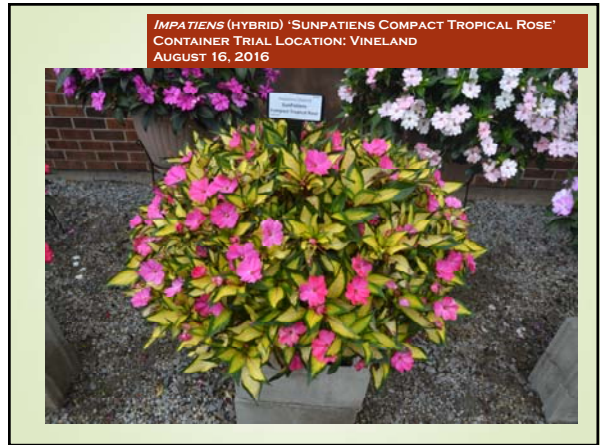

BLOOMS of Kensington **floranova** **vegetalis**

GoldsmithSeeds **syngenta flowers** **GoldFischVegetative**

CANNAS IN CENTRE OF TRIAL BEDS IN MILTON
AUGUST 18, 2016 – INDUSTRY OPEN HOUSE DAY

CANNA 'CANNASOL WILMA'
CONTAINER TRIAL LOCATION:
VINELAND AUGUST 16, 2016

CANNA 'CANNOVA MANGO' AND 'ORANGE SHADES'
CONTAINER TRIAL LOCATION:
VINELAND AUGUST 16, 2016

CAPSICUM 'SEDONA SUN'
CONTAINER TRIAL LOCATION: VINELAND
SEPTEMBER 8, 2016

FUTURE AAS WINNER?
CAPSICUM 'BLACK PEARL' VS. 'UNKNOWN DWARF BLACK PEPPER'
TRIAL LOCATION: GUELPH
SEPTEMBER 6, 2016