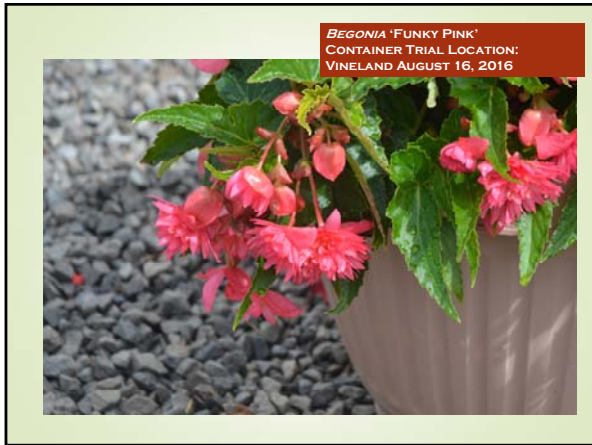

BLOOMS of Kensington **floranova** **vegetalis**

GoldsmithSeeds **syngenta flowers** **GoldFischVegetative**

CANNAS IN CENTRE OF TRIAL BEDS IN MILTON
AUGUST 18, 2016 – INDUSTRY OPEN HOUSE DAY

CANNA 'CANNASOL WILMA'
CONTAINER TRIAL LOCATION:
VINELAND AUGUST 16, 2016

CANNA 'CANNOVA MANGO' AND 'ORANGE SHADES'
CONTAINER TRIAL LOCATION:
VINELAND AUGUST 16, 2016

CAPSICUM 'SEDONA SUN'
CONTAINER TRIAL LOCATION: VINELAND
SEPTEMBER 8, 2016

FUTURE AAS WINNER?
CAPSICUM 'BLACK PEARL' VS. 'UNKNOWN DWARF BLACK PEPPER'
TRIAL LOCATION: GUELPH
SEPTEMBER 6, 2016