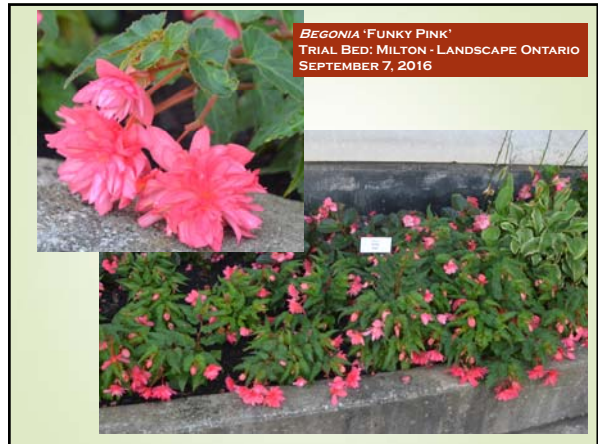

BLOOMS of Kensington **floranova** **vegetalis**

GoldsmithSeeds **syngenta flowers** **GoldFischVegetative**

CANNAS IN CENTRE OF TRIAL BEDS IN MILTON
AUGUST 18, 2016 – INDUSTRY OPEN HOUSE DAY

CANNA 'CANNASOL WILMA'
CONTAINER TRIAL LOCATION:
VINELAND AUGUST 16, 2016

CANNA 'CANNOVA MANGO' AND 'ORANGE SHADES'
CONTAINER TRIAL LOCATION:
VINELAND AUGUST 16, 2016

CAPSICUM 'SEDONA SUN'
CONTAINER TRIAL LOCATION: VINELAND
SEPTEMBER 8, 2016

FUTURE AAS WINNER?
CAPSICUM 'BLACK PEARL' VS. 'UNKNOWN DWARF BLACK PEPPER'
TRIAL LOCATION: GUELPH
SEPTEMBER 6, 2016