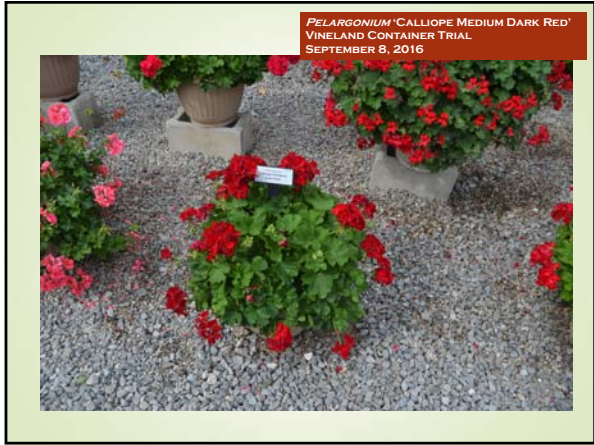

BLOOMS of Kensington **floranova** **vegetalis**

GoldsmithSeeds **syngenta flowers** **GoldFischVegetative**

CANNAS IN CENTRE OF TRIAL BEDS IN MILTON
AUGUST 18, 2016 – INDUSTRY OPEN HOUSE DAY

CANNA 'CANNASOL WILMA'
CONTAINER TRIAL LOCATION:
VINELAND AUGUST 16, 2016