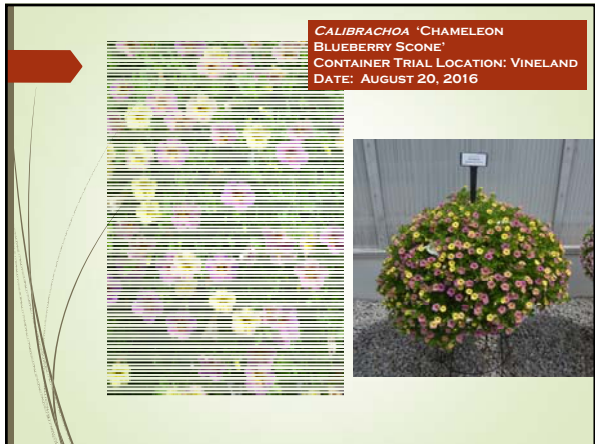

BLOOMS of Kensington **floranova** **vegetalis**

GoldsmithSeeds **syngenta flowers** **GoldFischVegetative**

CANNAS IN CENTRE OF TRIAL BEDS IN MILTON
AUGUST 18, 2016 – INDUSTRY OPEN HOUSE DAY

CANNA 'CANNASOL WILMA'
CONTAINER TRIAL LOCATION:
VINELAND AUGUST 16, 2016